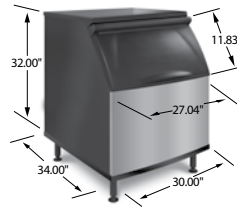

- K-420
- K-400
- K-570
- K-970

K-Series Ice Storage Bins

K-420

K-400

K-570

K-970

FEATURES

- All K-bins include one set of 4 legs. Adjustable from 6 " to 7.75 in (15.24 to 20.32cm)
- Stay open door keeps bin door out of the way while scooping ice.
- Internal scoop holder keeps scoop above the ice line for better sanitation.
- Foamed insulated door reduces sweat on the door and keeps ice lasting longer.
- High tech stainless like finish with superior corrosion resistance.
- Black side panels to match your Koolaire modular ice machine.

Pictured: Koolaire Kubler K600 series on a K570 bin

K-Series
ICE STORAGE BINS

K-BIN CAPACITIES					
K-Bin Model	*Application Capacity		**2017 AHRI Capacity		***2018 AHRI Cubic Volume
	lbs.	kgs	lbs.	kgs	
K420	383	179	310	141	12.9
K400	365	171	290	132	12.3
K570	532	249	430	195	17.9
K970	882	412	710	322	29.7

BIN LEG OPTIONS

Order replacement adjustable legs 4" (10.16 cm) to 6" (15.24 cm) with kit K00441. Optional casters available 7.635" (19.37 cm) to 8.625" (21.1 cm) by ordering kit K00138. Casters cannot be used with K-420 bin.